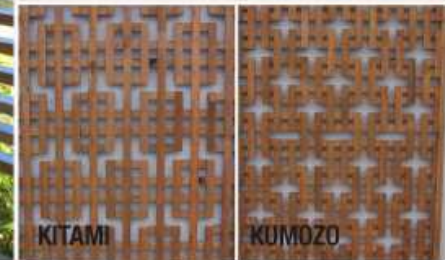

KITAMI

KUMOZO